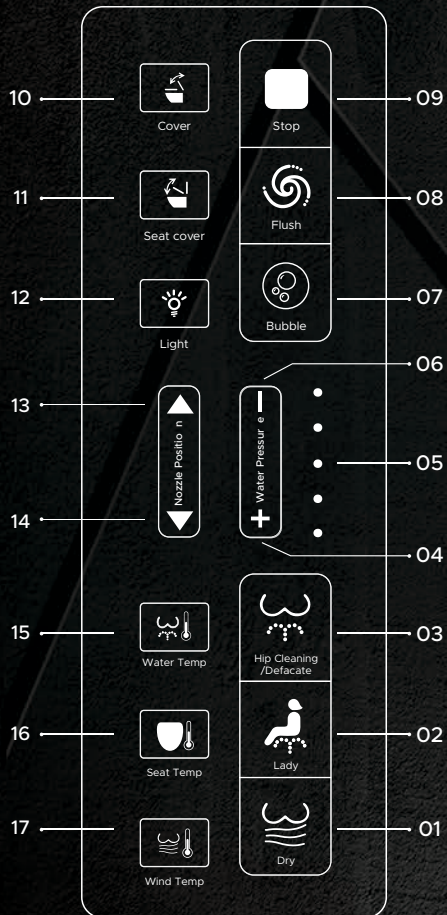

Hygienic

Easy Cleaning

Power Flush

No Rim

Special flush system  
homogenous water distribution

perfect bowl design  
removed the channels

strict hygiene with easy to  
clean & smooth surface

## EASY TO CLEAN

Lamit Rimless technology powerfull rinses the whole bowl clean with every flush and its gentle curved shape make it easy to wipe with minmum effort

**Lamit**<sup>®</sup>  
SANITARYWARE & FITTINGS

# SMART TOILET FOR INTELLIGENT CARE

Size : 680 x 390 x 480 mm  
Roughing - IN 300mm

## REMOTE CONTROL KEY DESCRIPTION

- 01. Dry
- 02. Women Wash
- 03. Hip wash/Defaecate
- 04. Water pressure adjust "+"
- 05. LED indicator
- 06. Water pressure adjust "-"
- 07. Bubble key
- 08. Flush
- 09. Stop/Power
- 10. Flip
- 11. Flip circle
- 12. Night Light
- 13. Backward
- 14. Forward
- 15. Water Temperature adjust
- 16. Seat Temperature adjust
- 17. Wind Temperature adjust