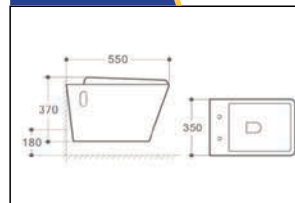

Wall Hung Toilet

ZIVA

One Piece Toilet

Wall Hung Toilet

Note :

- Some models may have slight dimensional variation
- Chances of slight colour variation are there in ceramics due to printing limitations.