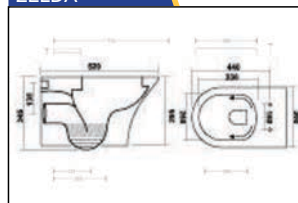

Wall Hung Toilet

ZELDA

One Piece Toilet

Wall Hung Toilet

Note :

- Some models may have slight dimensional variation
- Chances of slight colour variation are there in ceramics due to printing limitations.