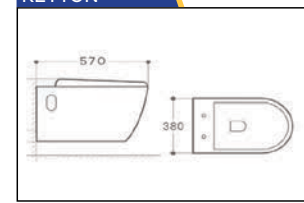

Wall Hung Toilet

KEYTON

One Piece Toilet

Wall Hung Toilet

Note :

- Some models may have slight dimensional variation
- Chances of slight colour variation are there in ceramics due to printing limitations.