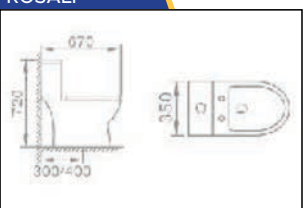

One Piece Toilet

ROSALI