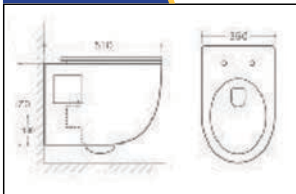

Wall Hung Toilet

KADE

One Piece Toilet

Wall Hung Toilet

Note :

- Some models may have slight dimensional variation
- Chances of slight colour variation are there in ceramics due to printing limitations.