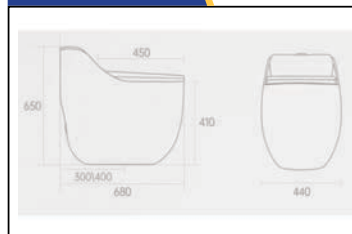

One Piece Toilet

RICH LUXURY