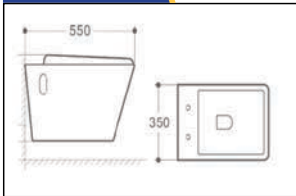

Wall Hung Toilet

PEDRO

One Piece Toilet

Wall Hung Toilet

Note :

- Some models may have slight dimensional variation
- Chances of slight colour variation are there in ceramics due to printing limitations.