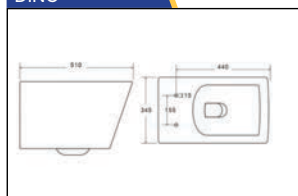

Wall Hung Toilet

DINO

One Piece Toilet

Wall Hung Toilet

Note :

- Some models may have slight dimensional variation
- Chances of slight colour variation are there in ceramics due to printing limitations.